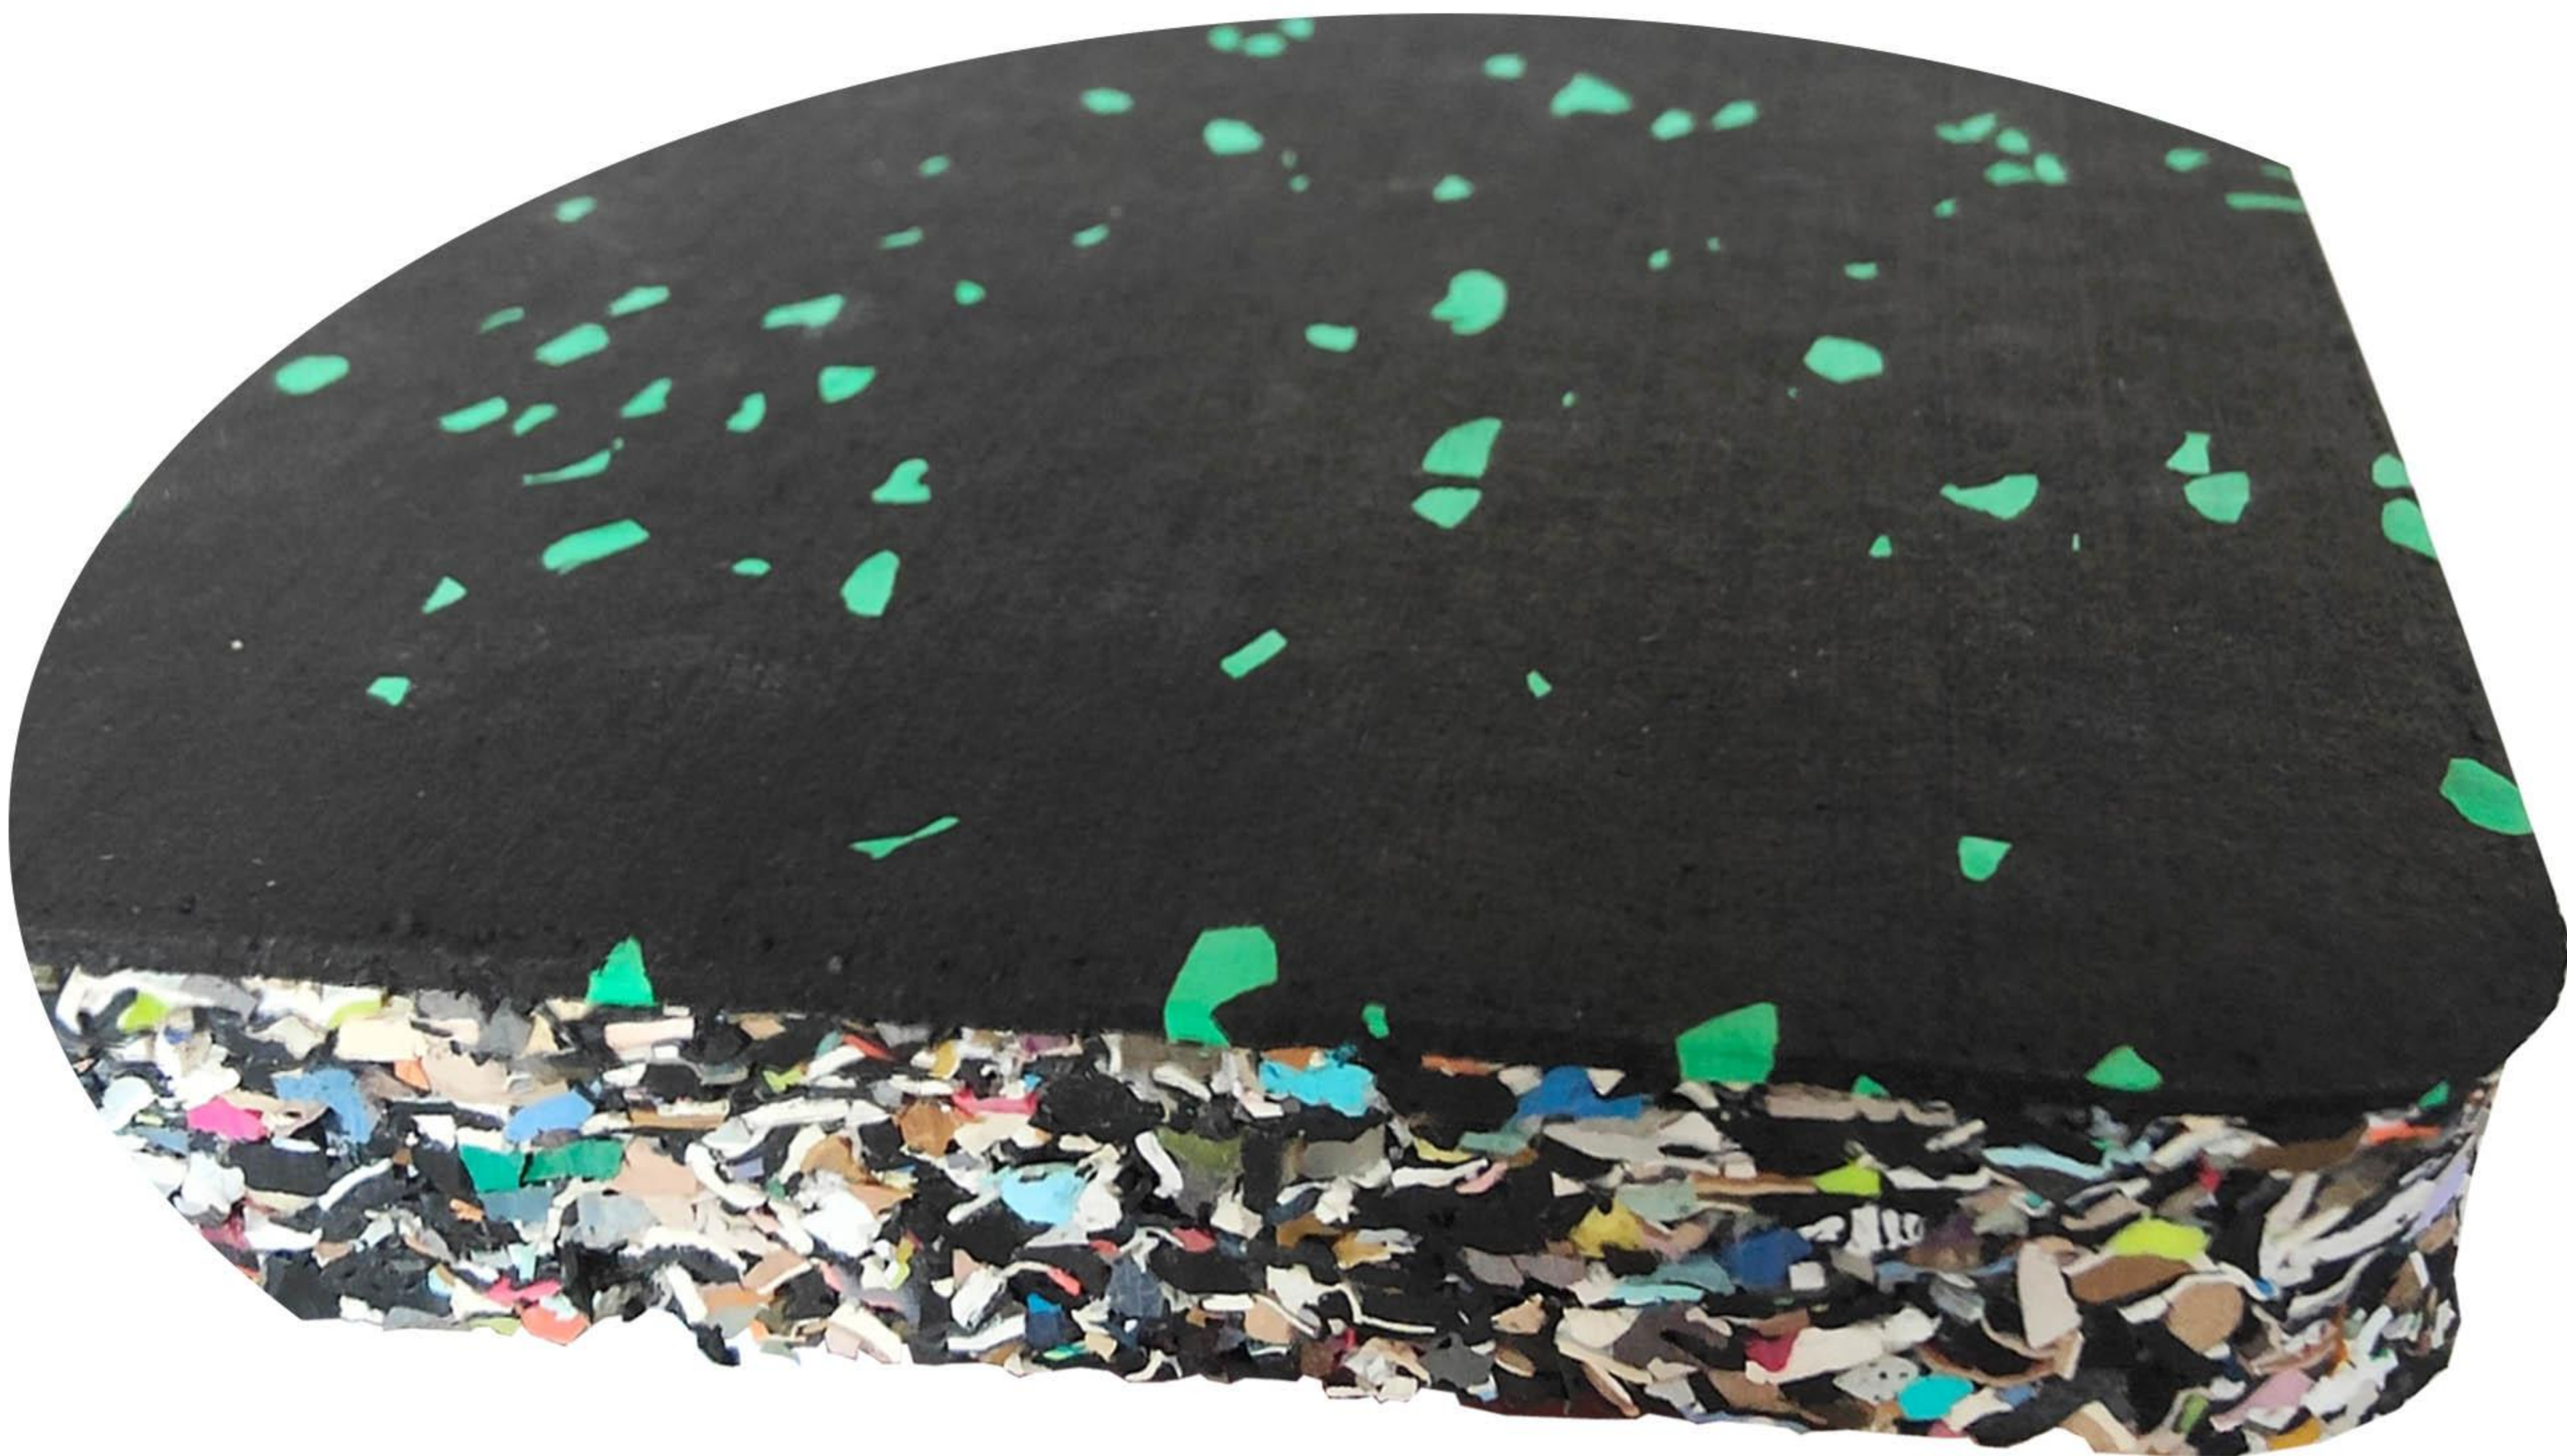

Color: Black+colorful flecks

Application: Gym/Playground

Warranty: 1 year

Free samples available

Composite rubber mat

colorful bottom+lamination

Thickness: 15mm/20mm/25mm/30mm/35cm/40mm/50mm

Size: 50cm*50cm/1m*1m/1m*50cm