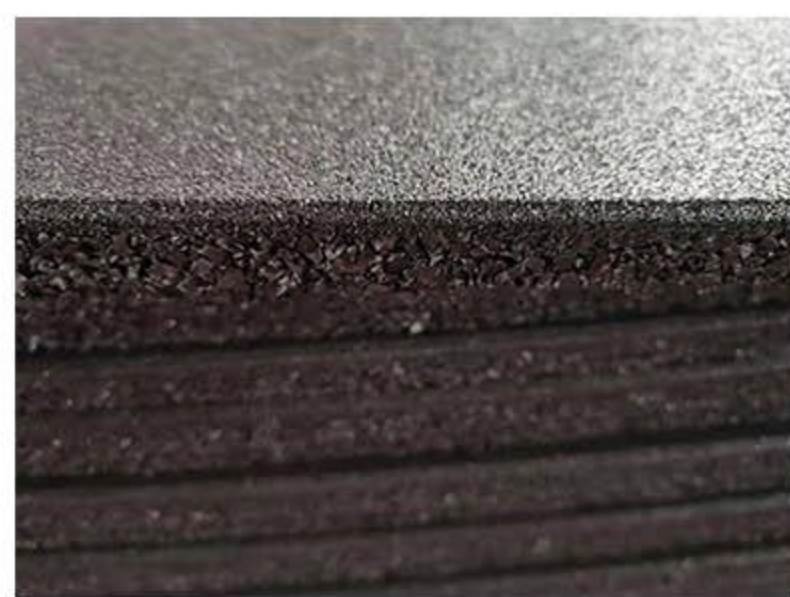

Rubber floor

small top+big bottom black granules

Thickness: 15mm/20mm/25mm/30mm/40mm/50mm

Size: 50cm*50cm/1m*1m/1.83m*1.22m

Material: SBR

Color: Black

Application: Gym/Playground

Warranty: 1 year

Free samples available

Rubber floor

small top+big bottom black granules+EPDM

Thickness: 15mm/20mm/25mm/30mm/40mm/50mm

Size: 50cm*50cm/1m*1m/1.83m*1.22m

Material: SBR+EPDM

Color: Black+Colorful flecks

Application: Gym/Playground

Warranty: 1 year

Free samples available

Playground rubber mat

small top granules+big bottom granules

Thickness: 15mm/20mm/25mm/30mm/40mm/50mm

Size: 50cm*50cm/1m*1m

Material: SBR

Color: Black+Blue/Red/Green/Gray/Black

Free samples available

Rubber floor

small black granules

Thickness: 10mm/15mm/20mm/25mm/30mm/35mm/40mm/45mm/50mm

Size: 50cm*50cm/1m*1m/1.83m*1.22m

Material: SBR

Color: Black

Application: Gym/Playground