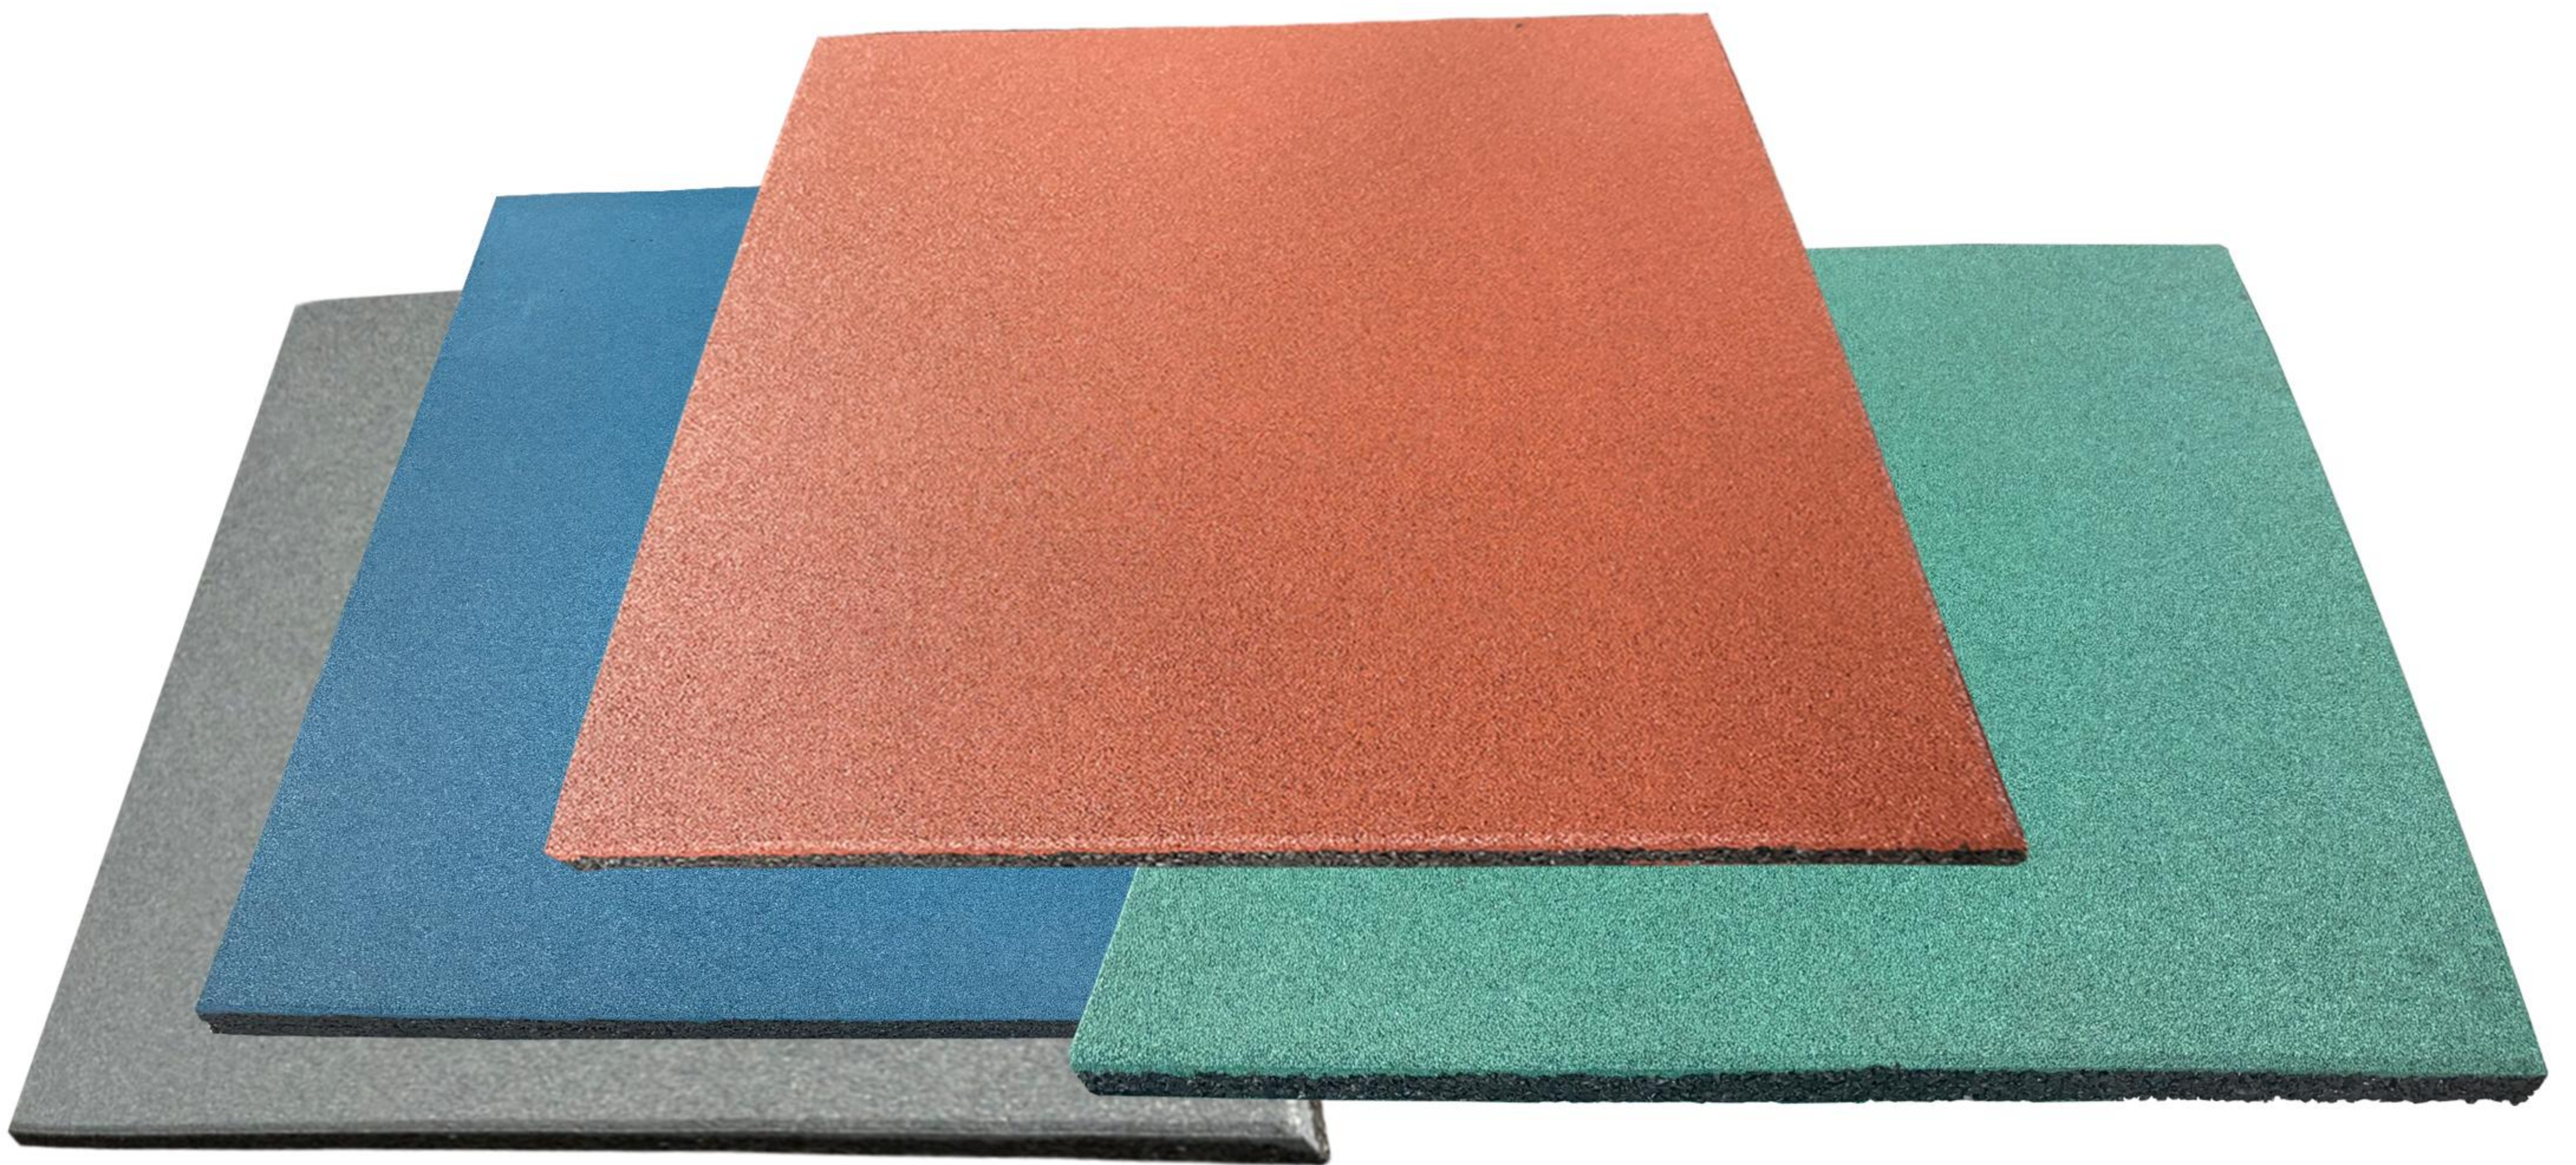

Rubber floor

small top+big bottom black granules

Thickness: 15mm/20mm/25mm/30mm/40mm/50mm

Size: 50cm*50cm/1m*1m/1.83m*1.22m

Material: SBR

Color: Black

Application: Gym/Playground

Warranty: 1 year

Free samples available

Rubber floor

small top+big bottom black granules+EPDM

Thickness: 15mm/20mm/25mm/30mm/40mm/50mm

Size: 50cm*50cm/1m*1m/1.83m*1.22m

Material: SBR+EPDM

Color: Black+Colorful flecks

Application: Gym/Playground

Warranty: 1 year

Free samples available

Playground rubber mat

small top granules+big bottom granules

Thickness: 15mm/20mm/25mm/30mm/40mm/50mm

Size: 50cm*50cm/1m*1m

Material: SBR

Color: Black+Blue/Red/Green/Gray/Black

Free samples available

Rubber floor

small black granules

Thickness: 10mm/15mm/20mm/25mm/30mm/35mm/40mm/45mm/50mm

Size: 50cm*50cm/1m*1m/1.83m*1.22m

Material: SBR

Color: Black

Application: Gym/Playground