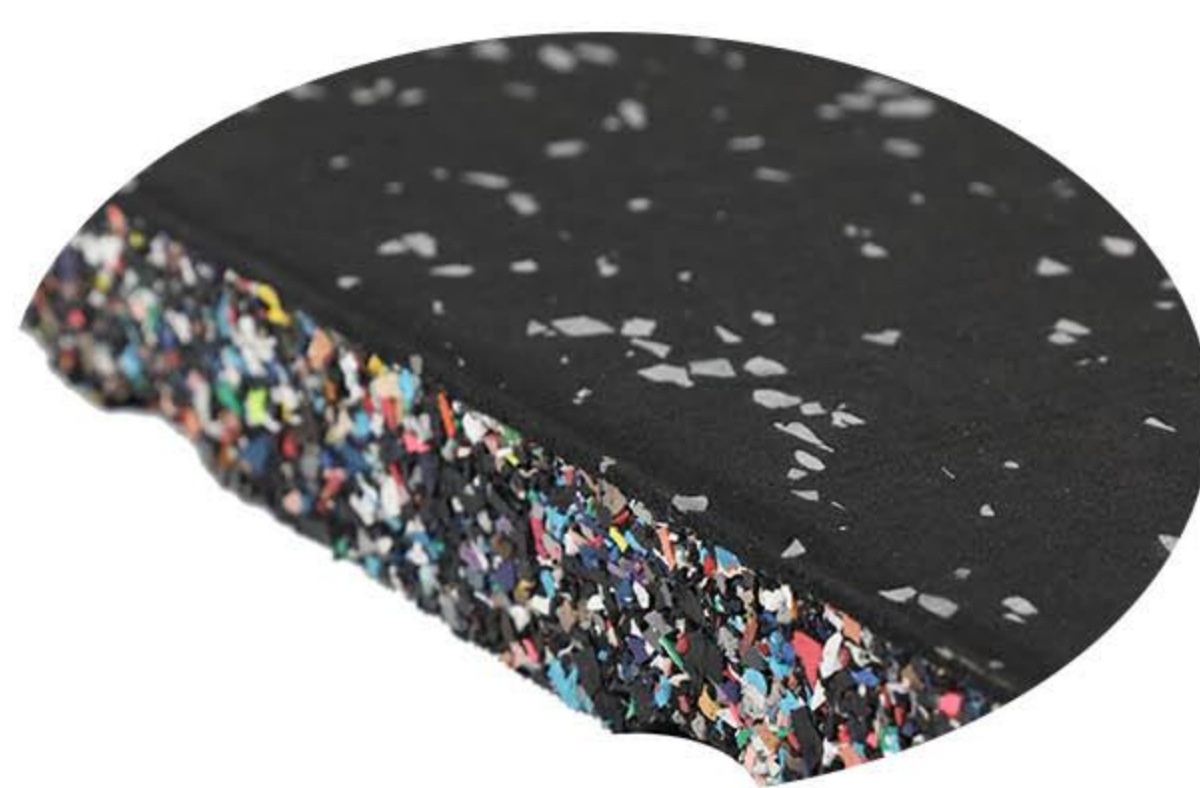

Rubber floor

small top+big bottom black granules

Thickness: 15mm/20mm/25mm/30mm/40mm/50mm

Size: 50cm*50cm/1m*1m/1.83m*1.22m

Material: SBR

Color: Black

Application: Gym/Playground

Warranty: 1 year

Color: Black+colorful flecks

Application: Gym/Playground

Warranty: 1 year

Free samples available

Composite rubber mat

colorful bottom+lamination

Thickness: 15mm/20mm/25mm/30mm/35cm/40mm/50mm

Size: 50cm*50cm/1m*1m/1m*50cm

Material: SBR+EPDM

Color: Colorful bottom+black lamination with 15% flecks

Application: Gym/Playground

Warranty: 1 year

Free samples available

Buckle Rubber floor

Plastic buckle

Rubber edge

Rubber corner

Thickness: 20mm/25mm/30mm/35mm/40mm/45mm/50mm

Size: 50cm*50cm/1m*1m/1m*50cm

Material: SBR+Plastic

Color: Black/Black+colorful flecks

Application: Gym/Playground

Warranty: 1 year

Free samples available