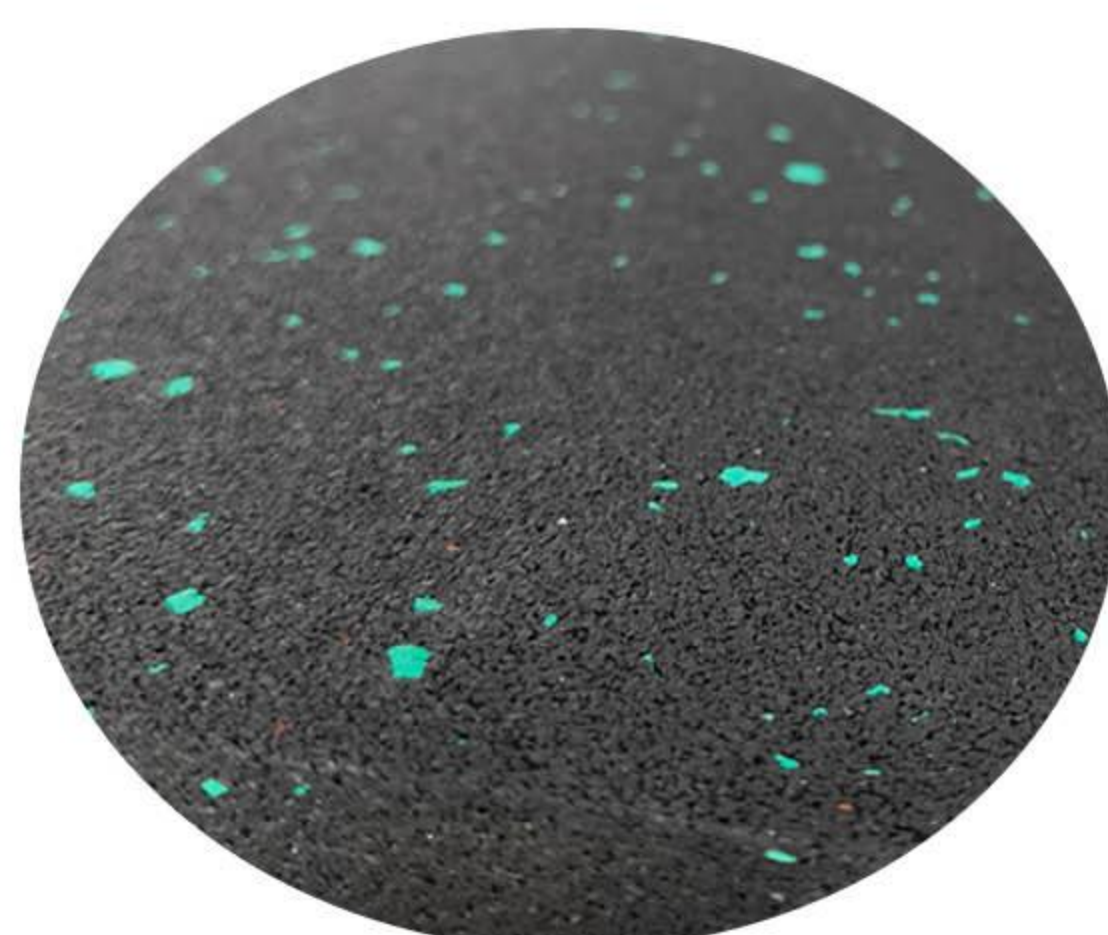

Free samples available