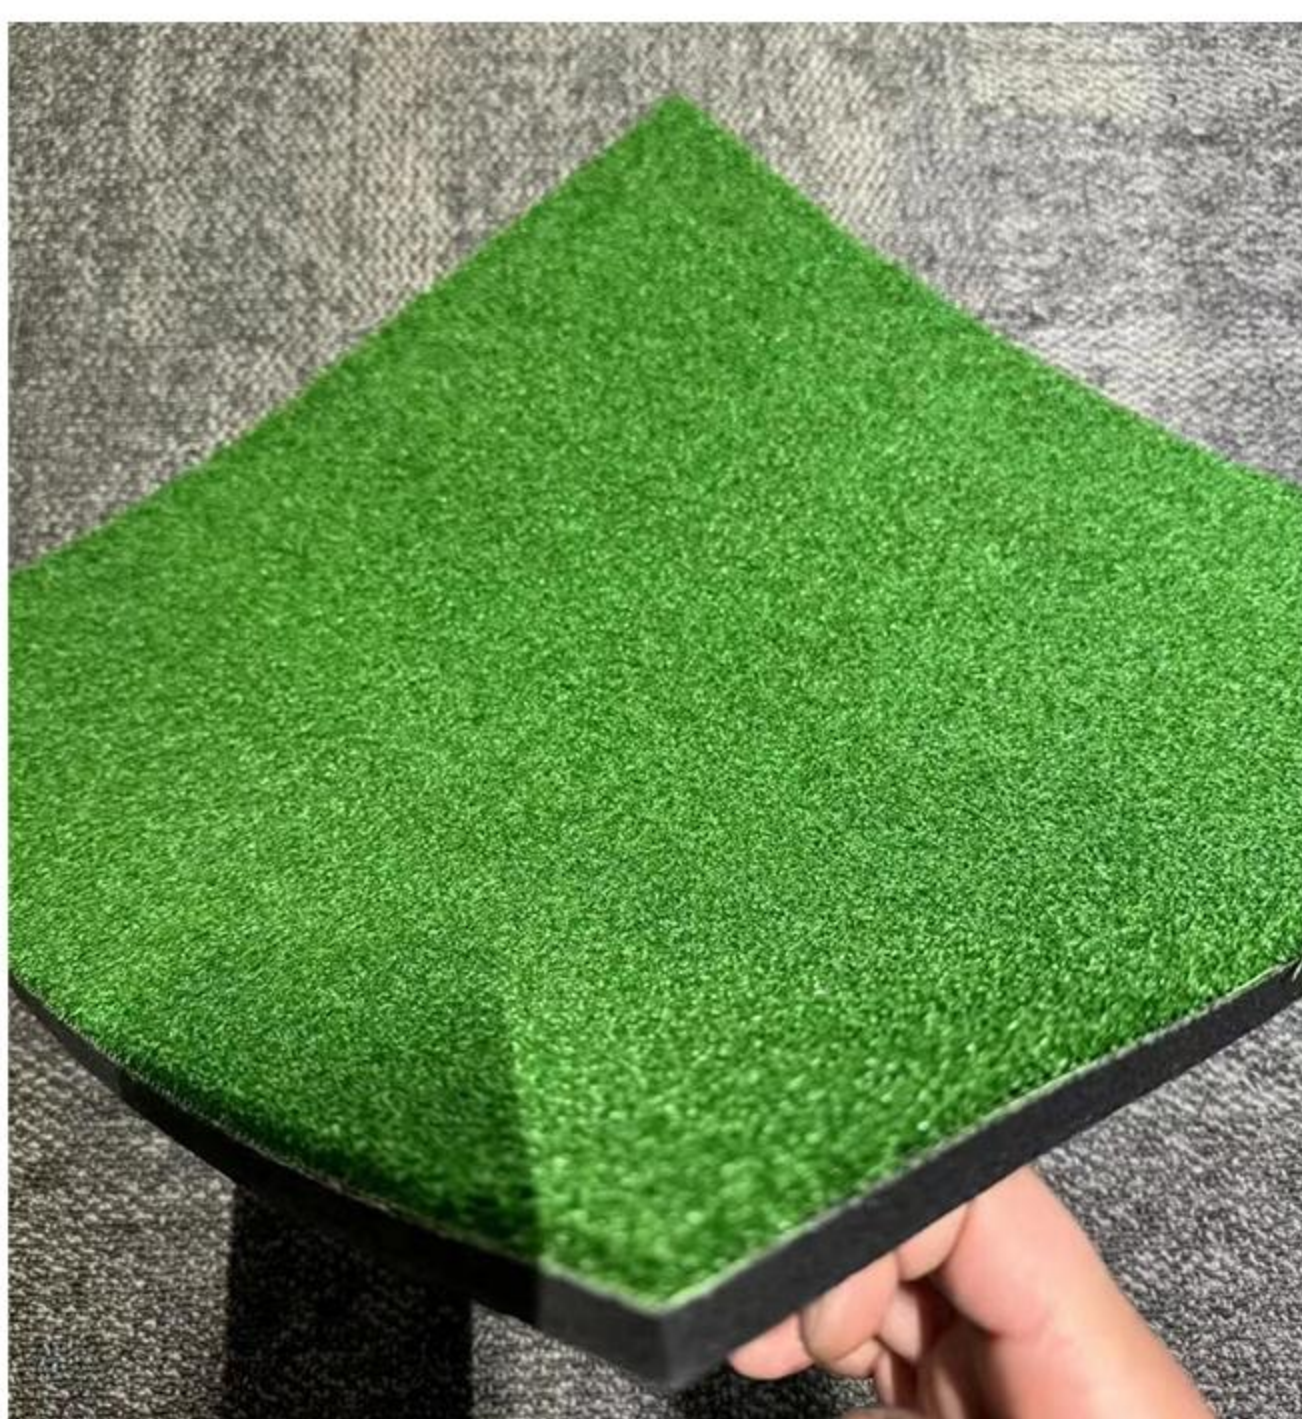

Free samples available