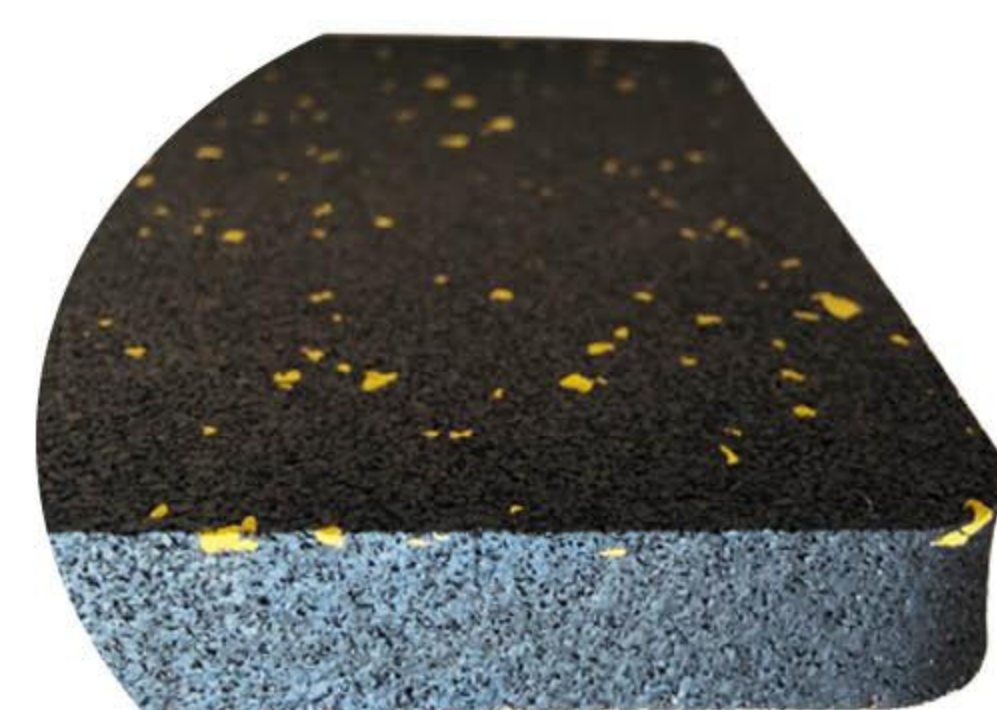

Free samples available