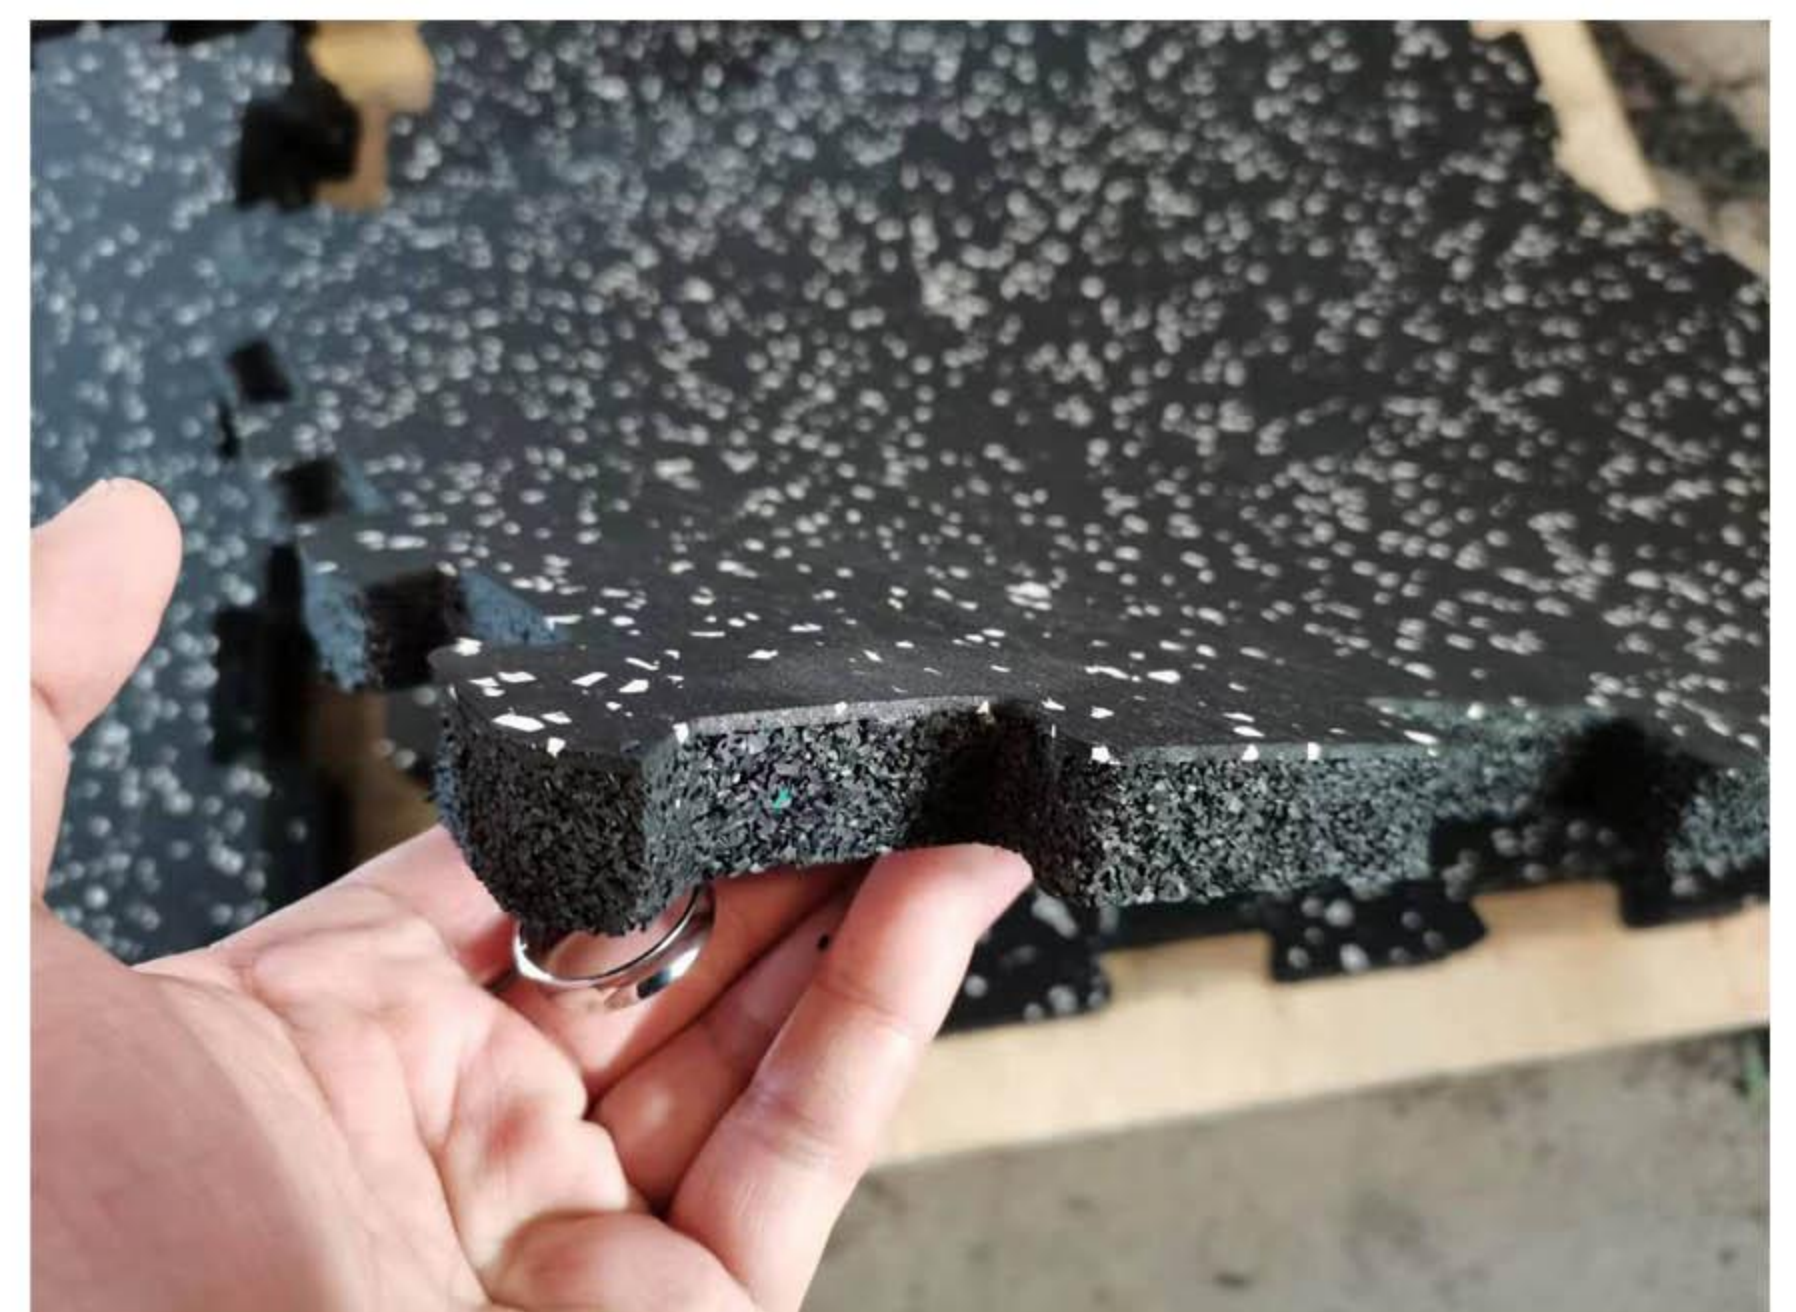

Warranty: 1 year

Thickness: 20mm

Size: 50cm*50cm

Material: SBR

Color: Red/Green/Blue/Gray

Application: Gym/Playground/School

Warranty: 1 year

Thickness: 15mm/20mm