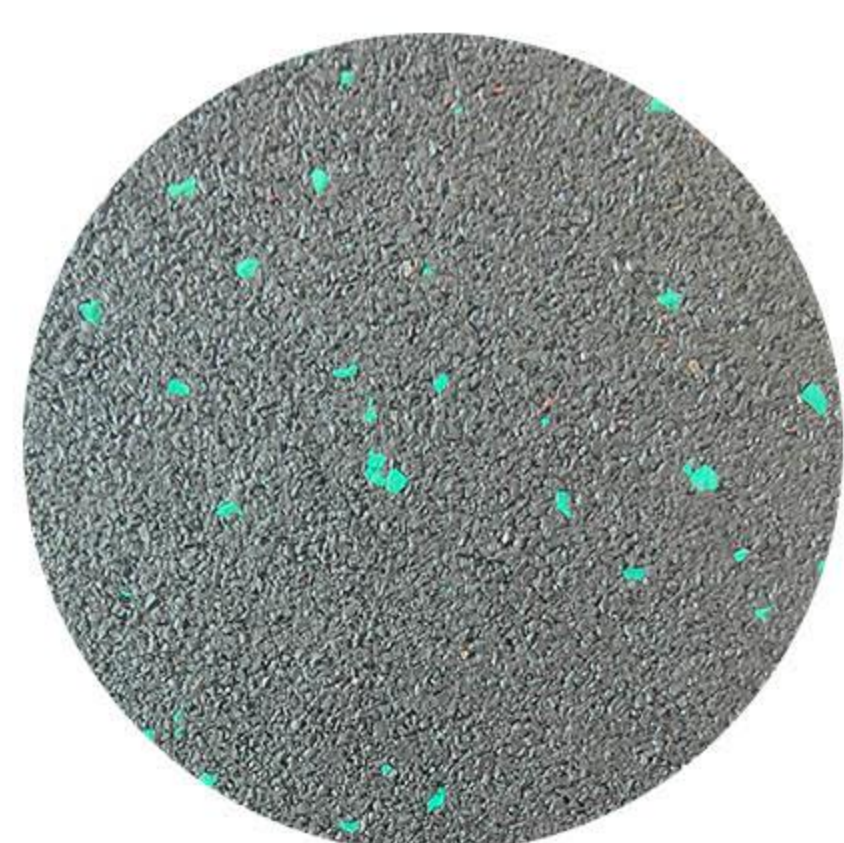

Rubber floor

small top+big bottom black granules

Thickness: 15mm/20mm/25mm/30mm/40mm/50mm

Size: 50cm*50cm/1m*1m/1.83m*1.22m

Material: SBR

Color: Black

Application: Gym/Playground

Warranty: 1 year

Free samples available

Rubber floor

small top+big bottom black granules+EPDM

Thickness: 15mm/20mm/25mm/30mm/40mm/50mm

Size: 50cm*50cm/1m*1m/1.83m*1.22m

Material: SBR+EPDM

Color: Black+Colorful flecks

Application: Gym/Playground

Warranty: 1 year

Free samples available

Playground rubber mat

small top granules+big bottom granules

Thickness: 15mm/20mm/25mm/30mm/40mm/50mm

Size: 50cm*50cm/1m*1m

Material: SBR

Color: Black+Blue/Red/Green/Gray/Black

Free samples available

Rubber floor

small black granules

Thickness: 10mm/15mm/20mm/25mm/30mm/35mm/40mm/45mm/50mm

Size: 50cm*50cm/1m*1m/1.83m*1.22m

Material: SBR

Color: Black

Application: Gym/Playground