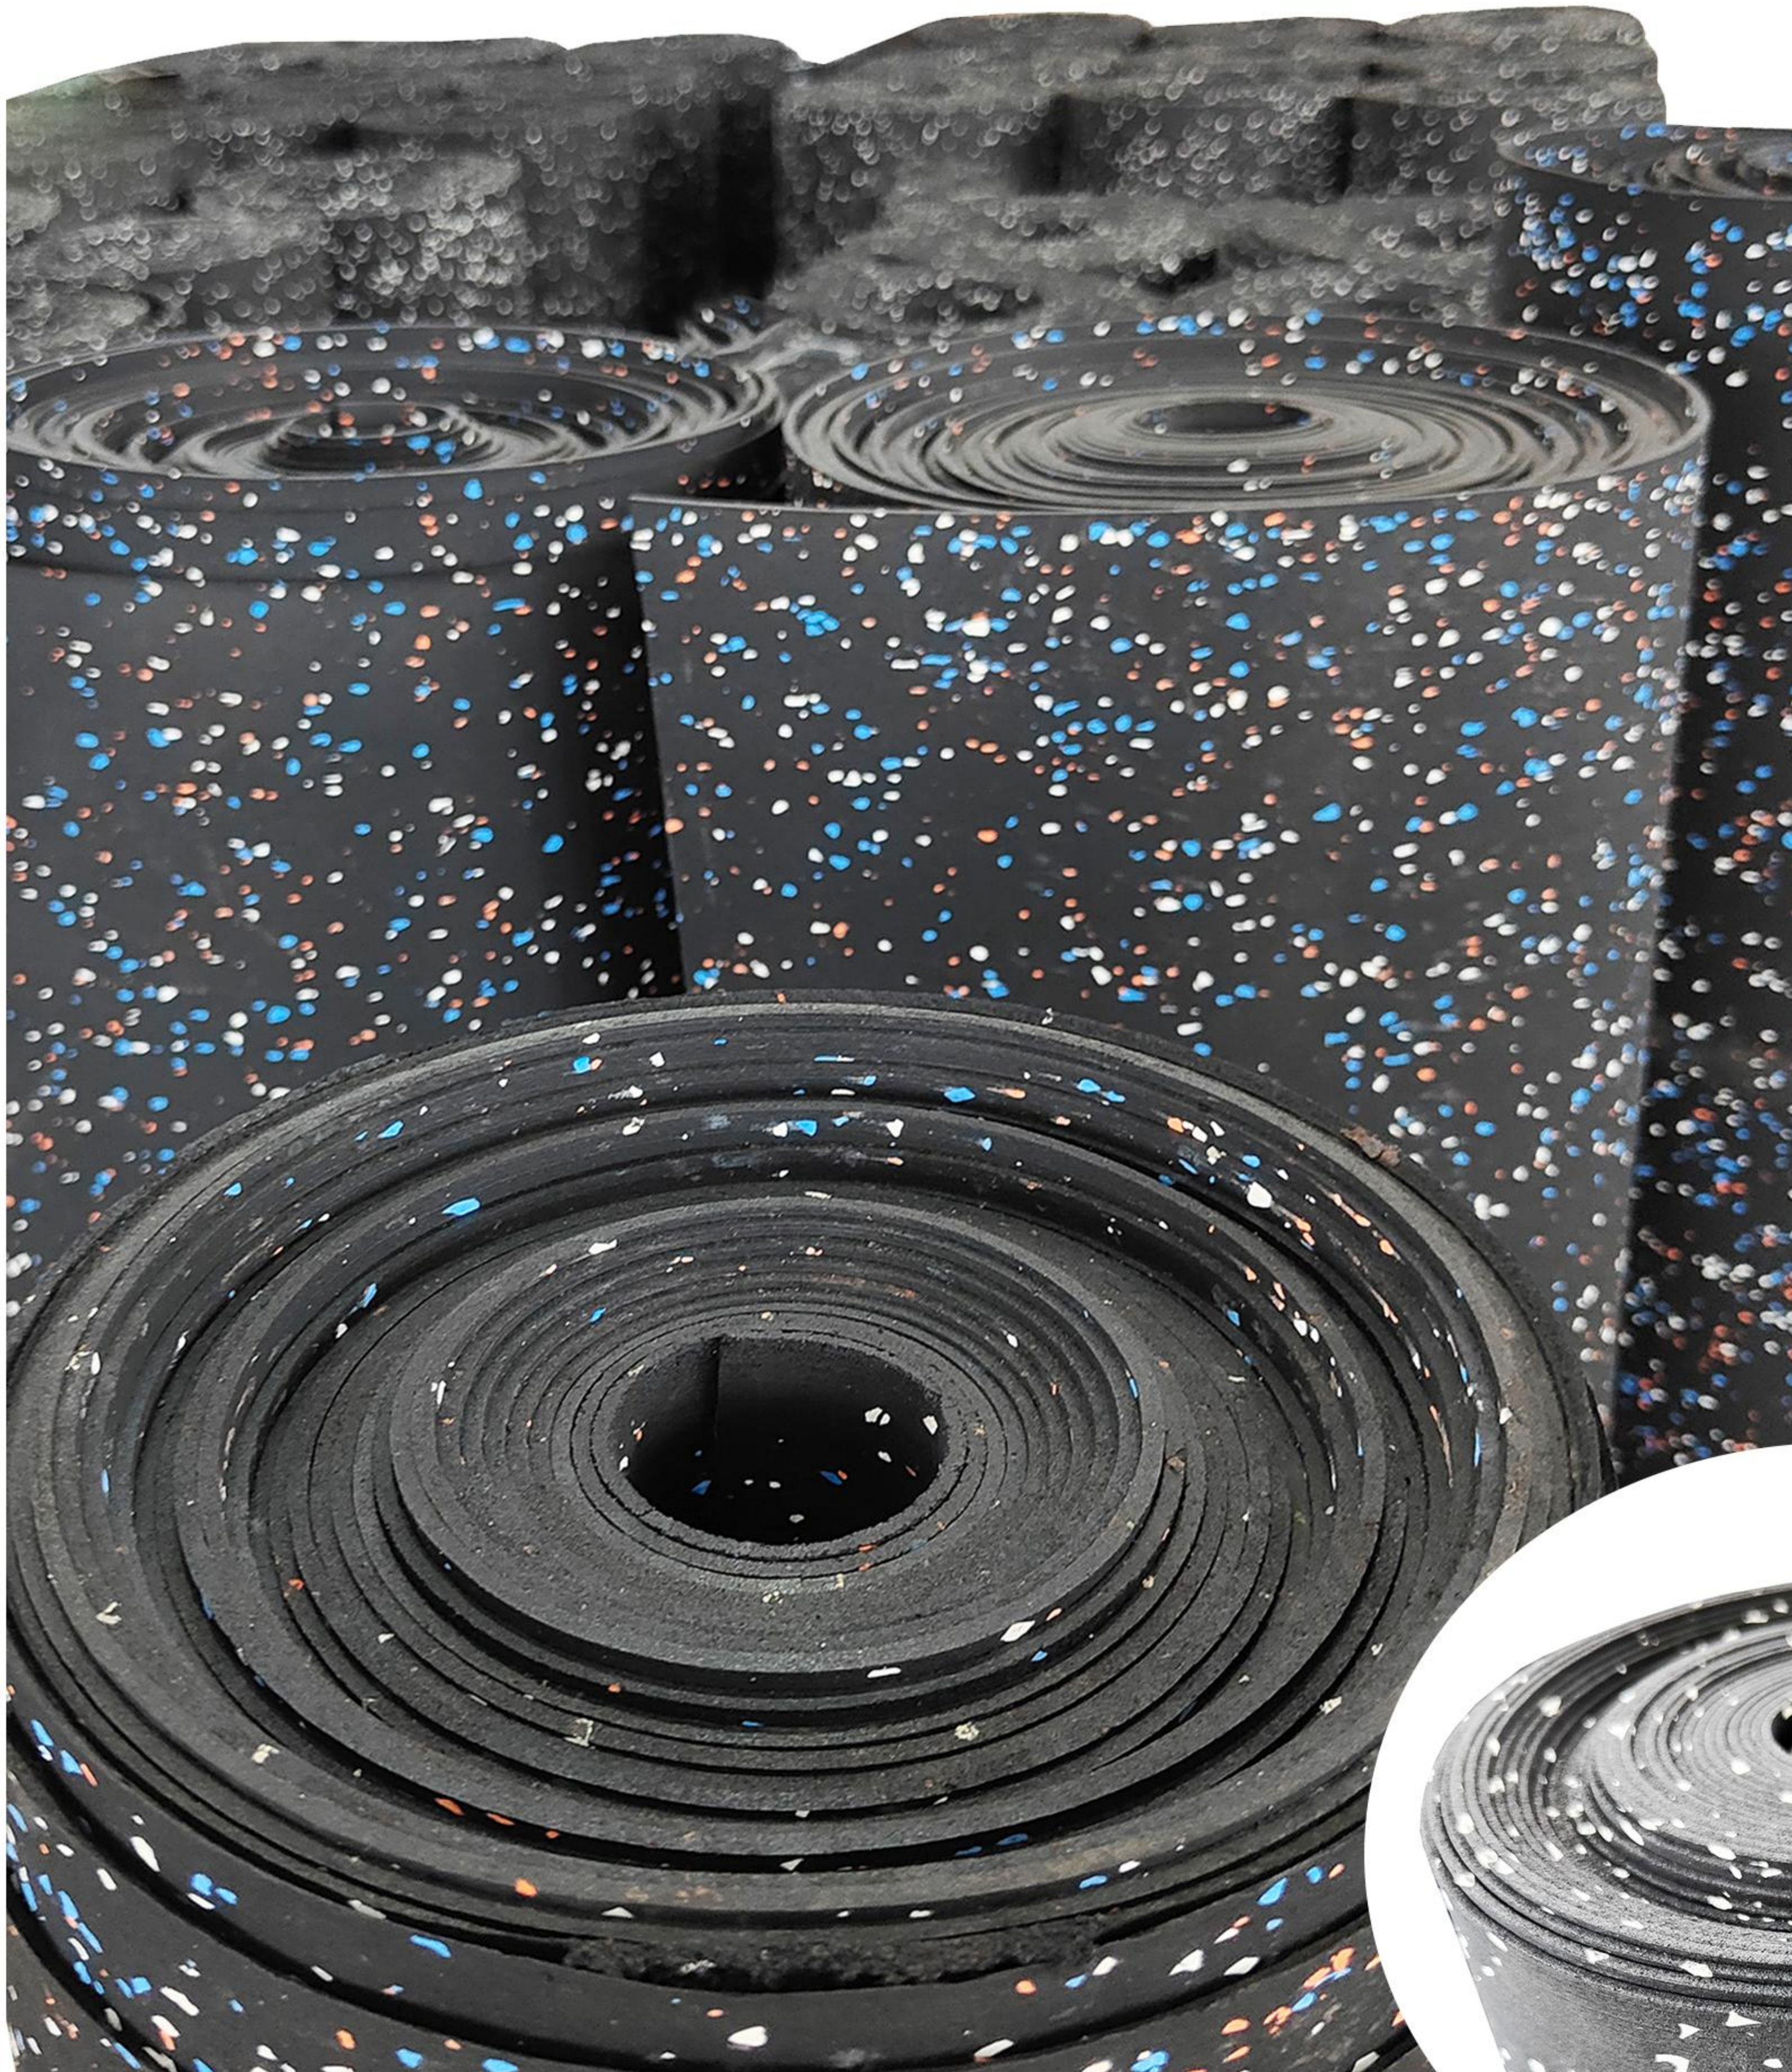

Rubber roll

Thickness: 1.5/2/3/4/5/6/7/8/9/10mm

Size: Width: 1m/1.2m ; Length: Customize

Material: SBR

Color: Black/Black+colorful flecks

Application: Gym/Playground/Exhibition/Pet hotel

Warranty: 1 year

Free samples available