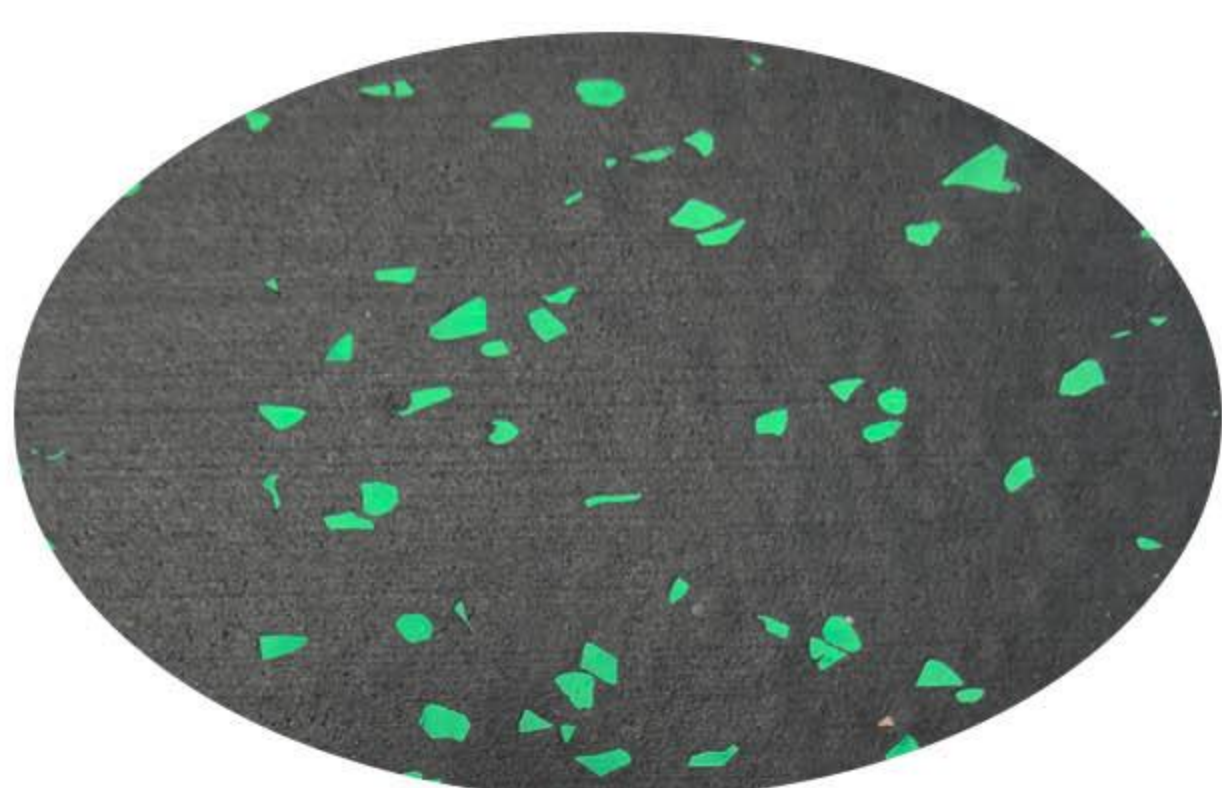

Color: Black+colorful flecks

Application: Gym/Playground

Warranty: 1 year

Free samples available

Composite rubber mat

colorful bottom+lamination

Thickness: 15mm/20mm/25mm/30mm/35cm/40mm/50mm

Size: 50cm*50cm/1m*1m/1m*50cm

Material: SBR+EPDM

Color: Colorful bottom+black lamination with 15% flecks

Application: Gym/Playground

Warranty: 1 year

Free samples available

Buckle Rubber floor

Plastic buckle

Rubber edge

Rubber corner

Thickness: 20mm/25mm/30mm/35mm/40mm/45mm/50mm

Size: 50cm*50cm/1m*1m/1m*50cm

Material: SBR+Plastic

Color: Black/Black+colorful flecks

Application: Gym/Playground

Warranty: 1 year

Free samples available