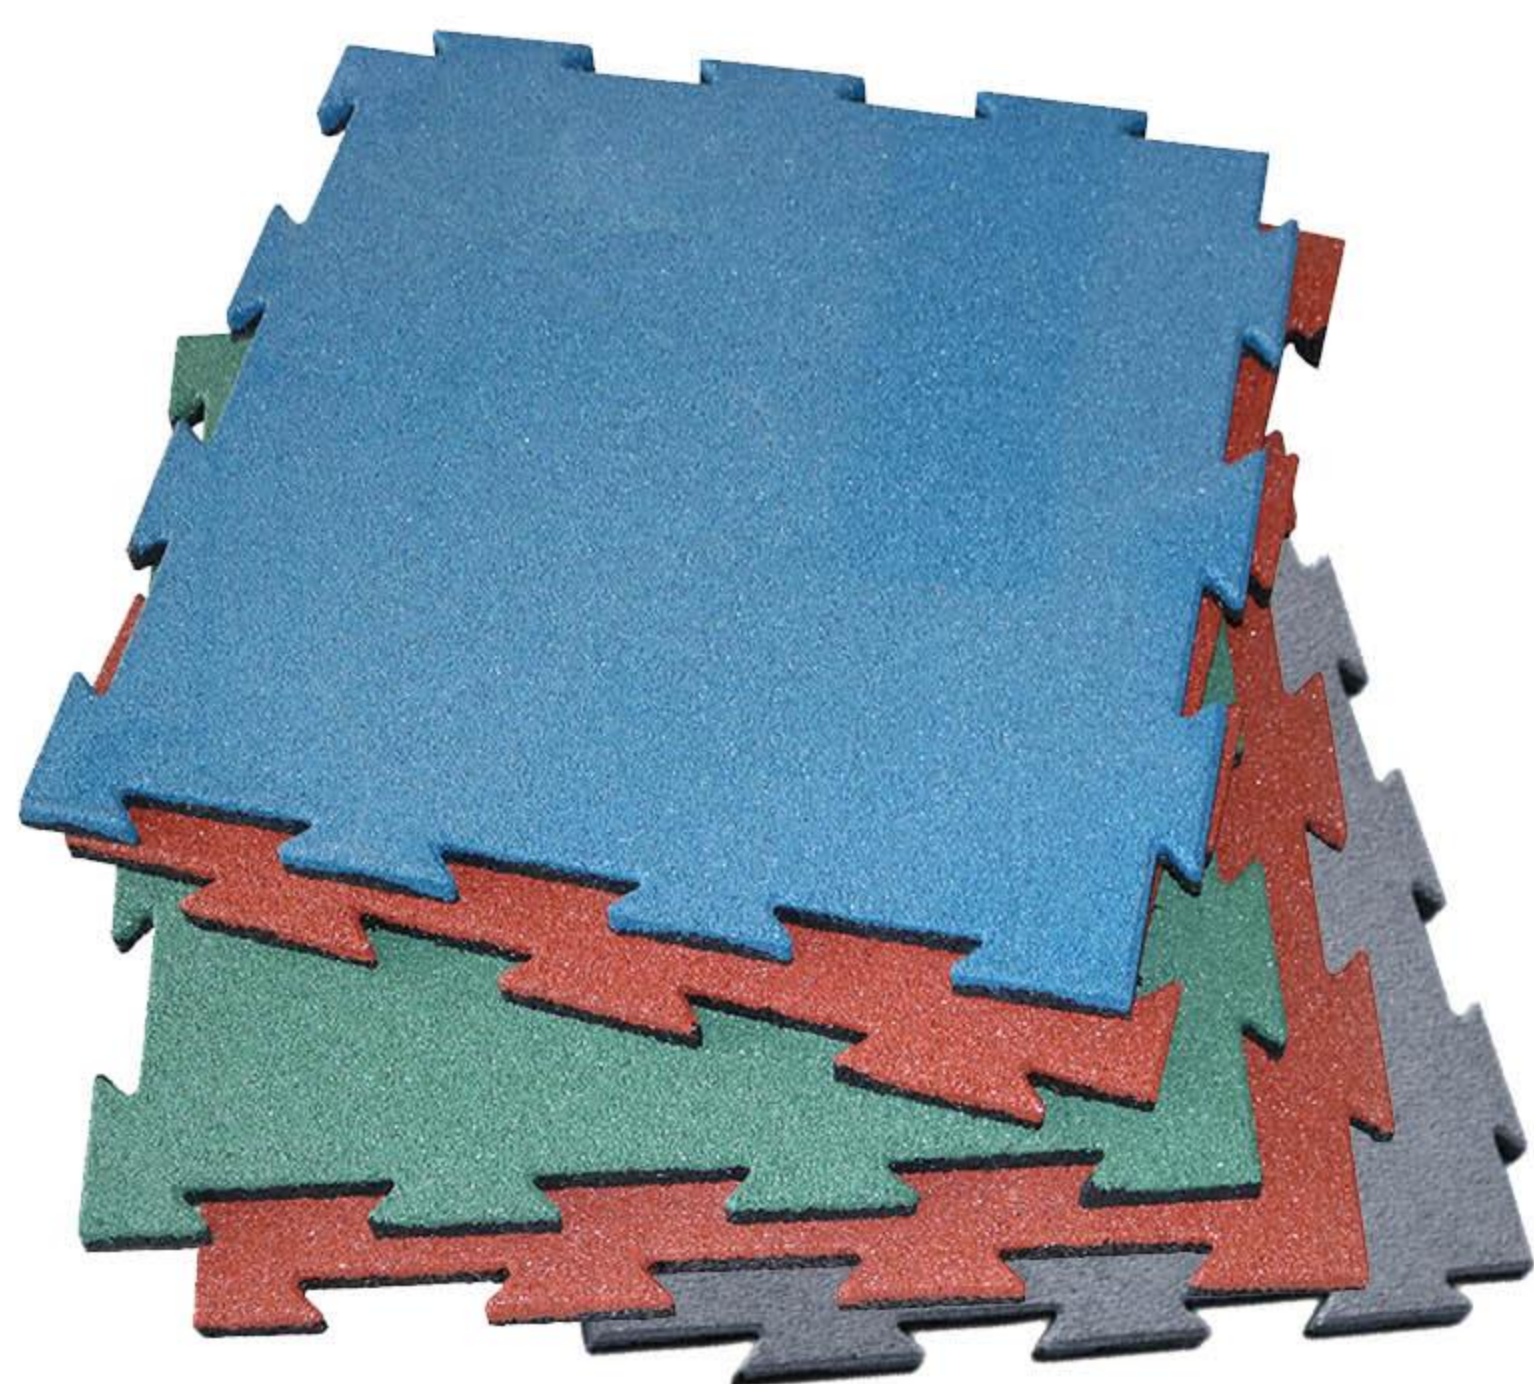

Thickness: 20mm

Size: 50cm*50cm

Material: SBR

Color: Red/Green/Blue/Gray

Application: Gym/Playground/School

Warranty: 1 year