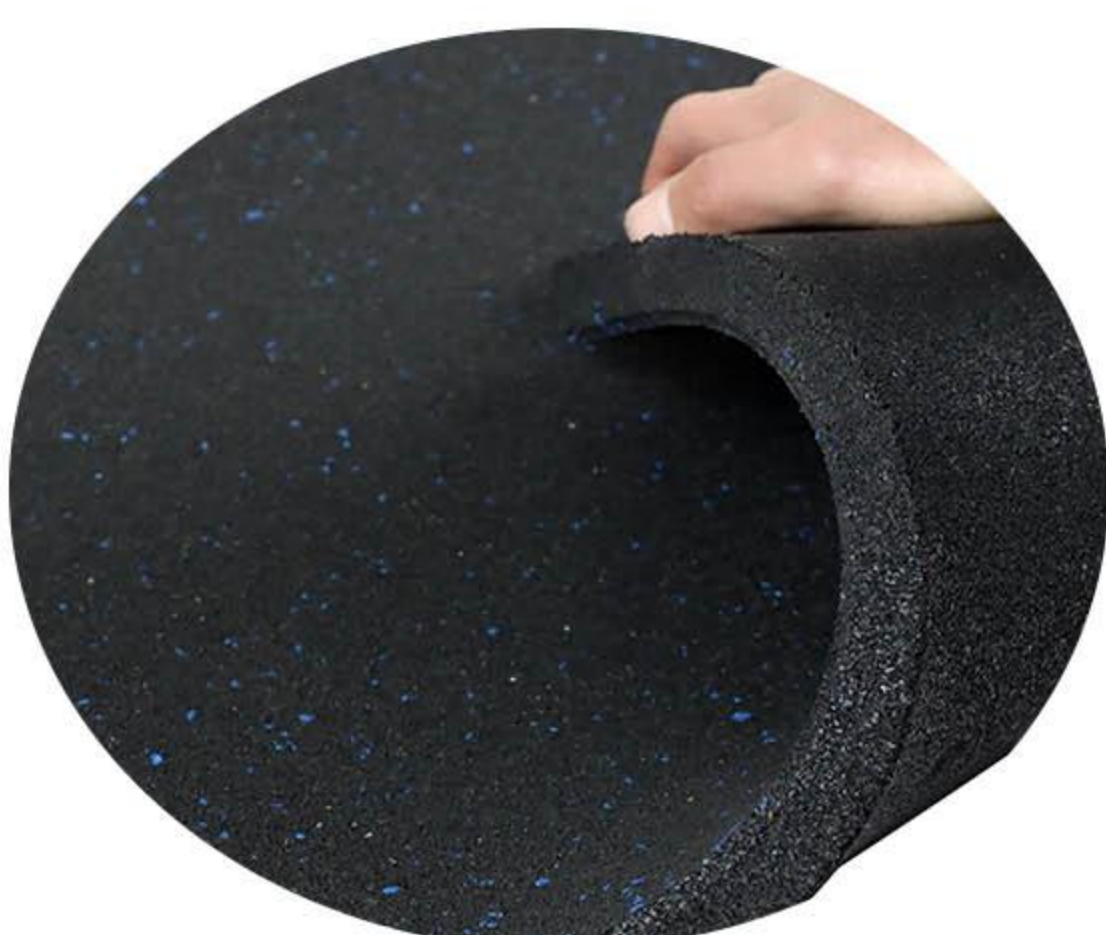

Free samples available