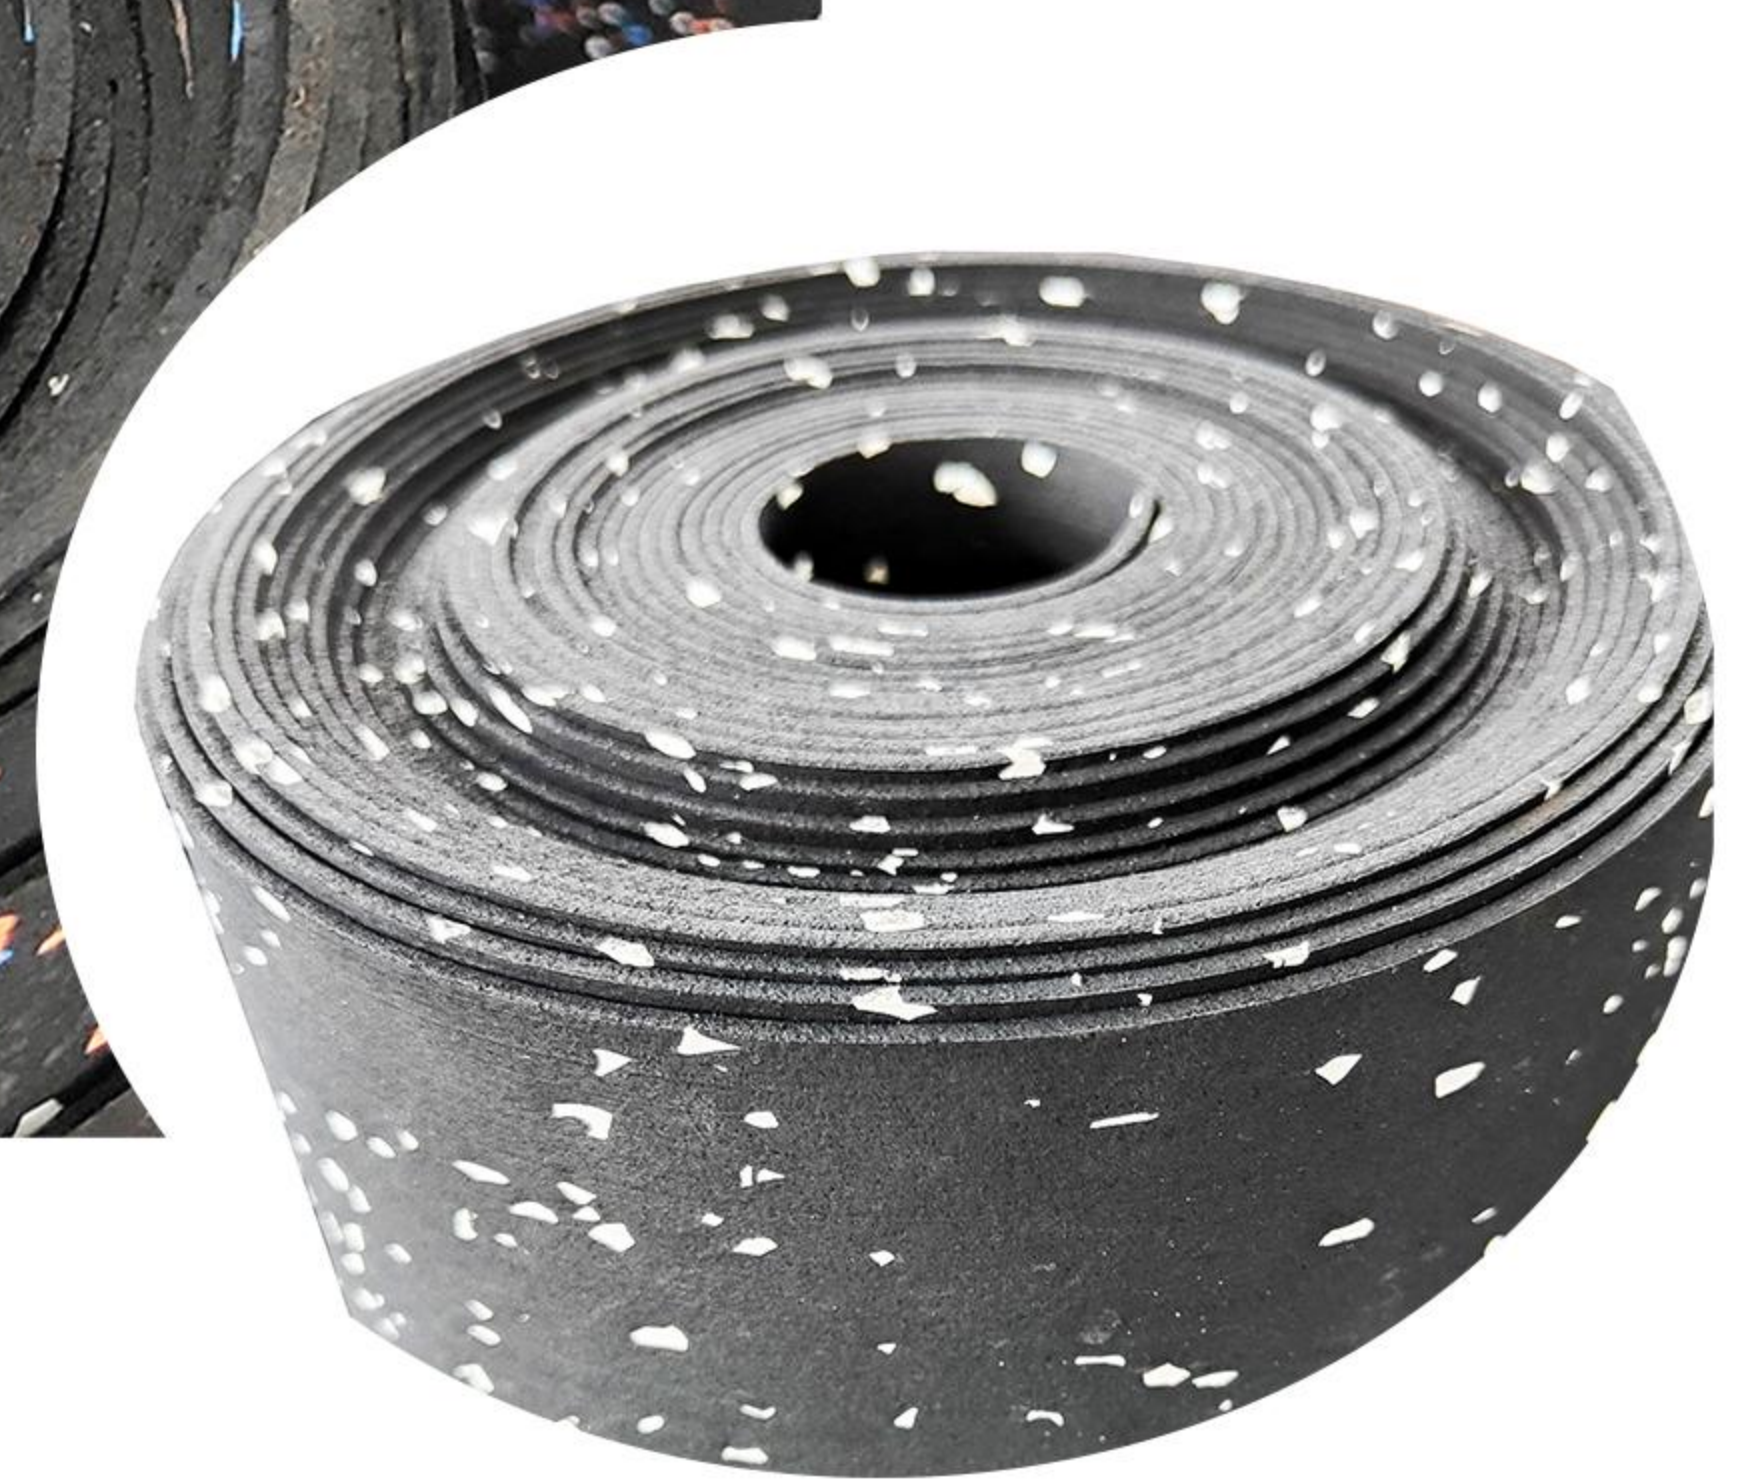

Rubber roll

Thickness: 1.5/2/3/4/5/6/7/8/9/10mm

Size: Width: 1m/1.2m ; Length: Customize

Material: SBR

Color: Black/Black+colorful flecks

Application: Gym/Playground/Exhibition/Pet hotel

Warranty: 1 year

Free samples available