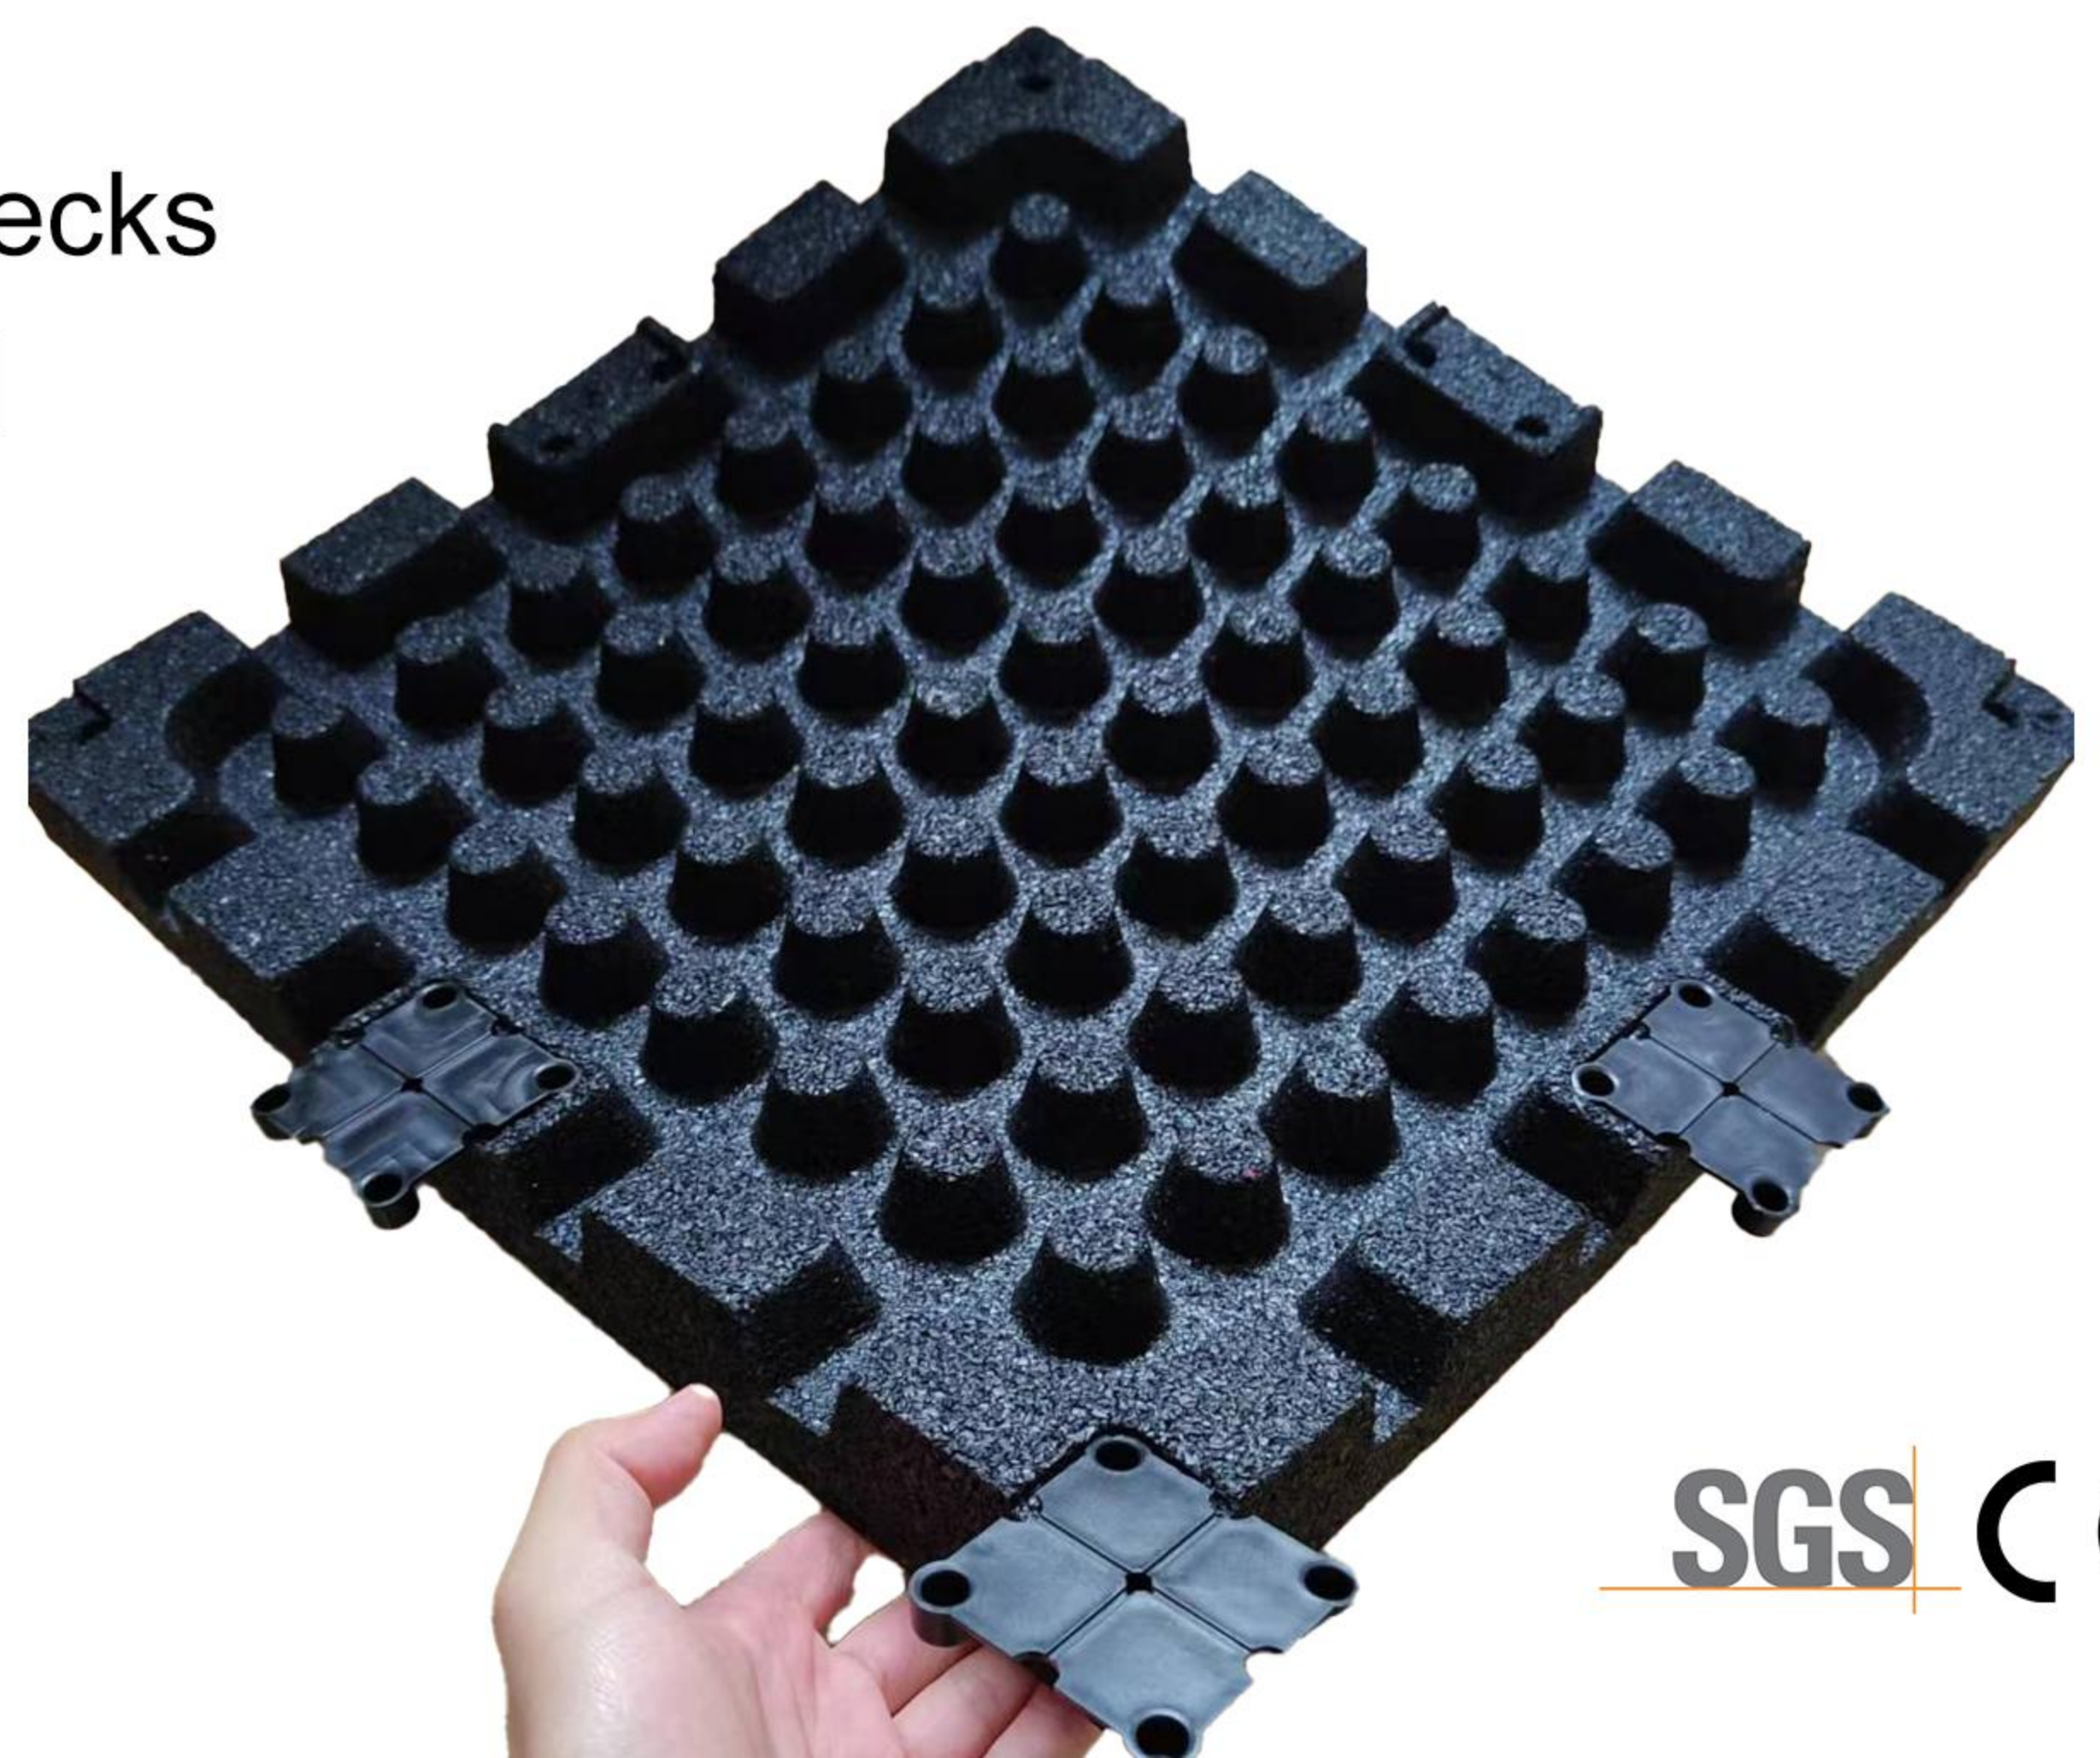

Rubber corner

Thickness: 20mm/25mm/30mm/35mm/40mm/45mm/50mm

Size: 50cm*50cm/1m*1m/1m*50cm

Material: SBR+Plastic

Color: Black/Black+colorful flecks

Application: Gym/Playground

Warranty: 1 year

Free samples available

SGS CE

Rubber roll

Thickness: 1.5/2/3/4/5/6/7/8/9/10mm

Size: Width: 1m/1.2m ; Length: Customize

Material: SBR

Color: Black/Black+colorful flecks

Application: Gym/Playground/Exhibition/Pet hotel

Warranty: 1 year