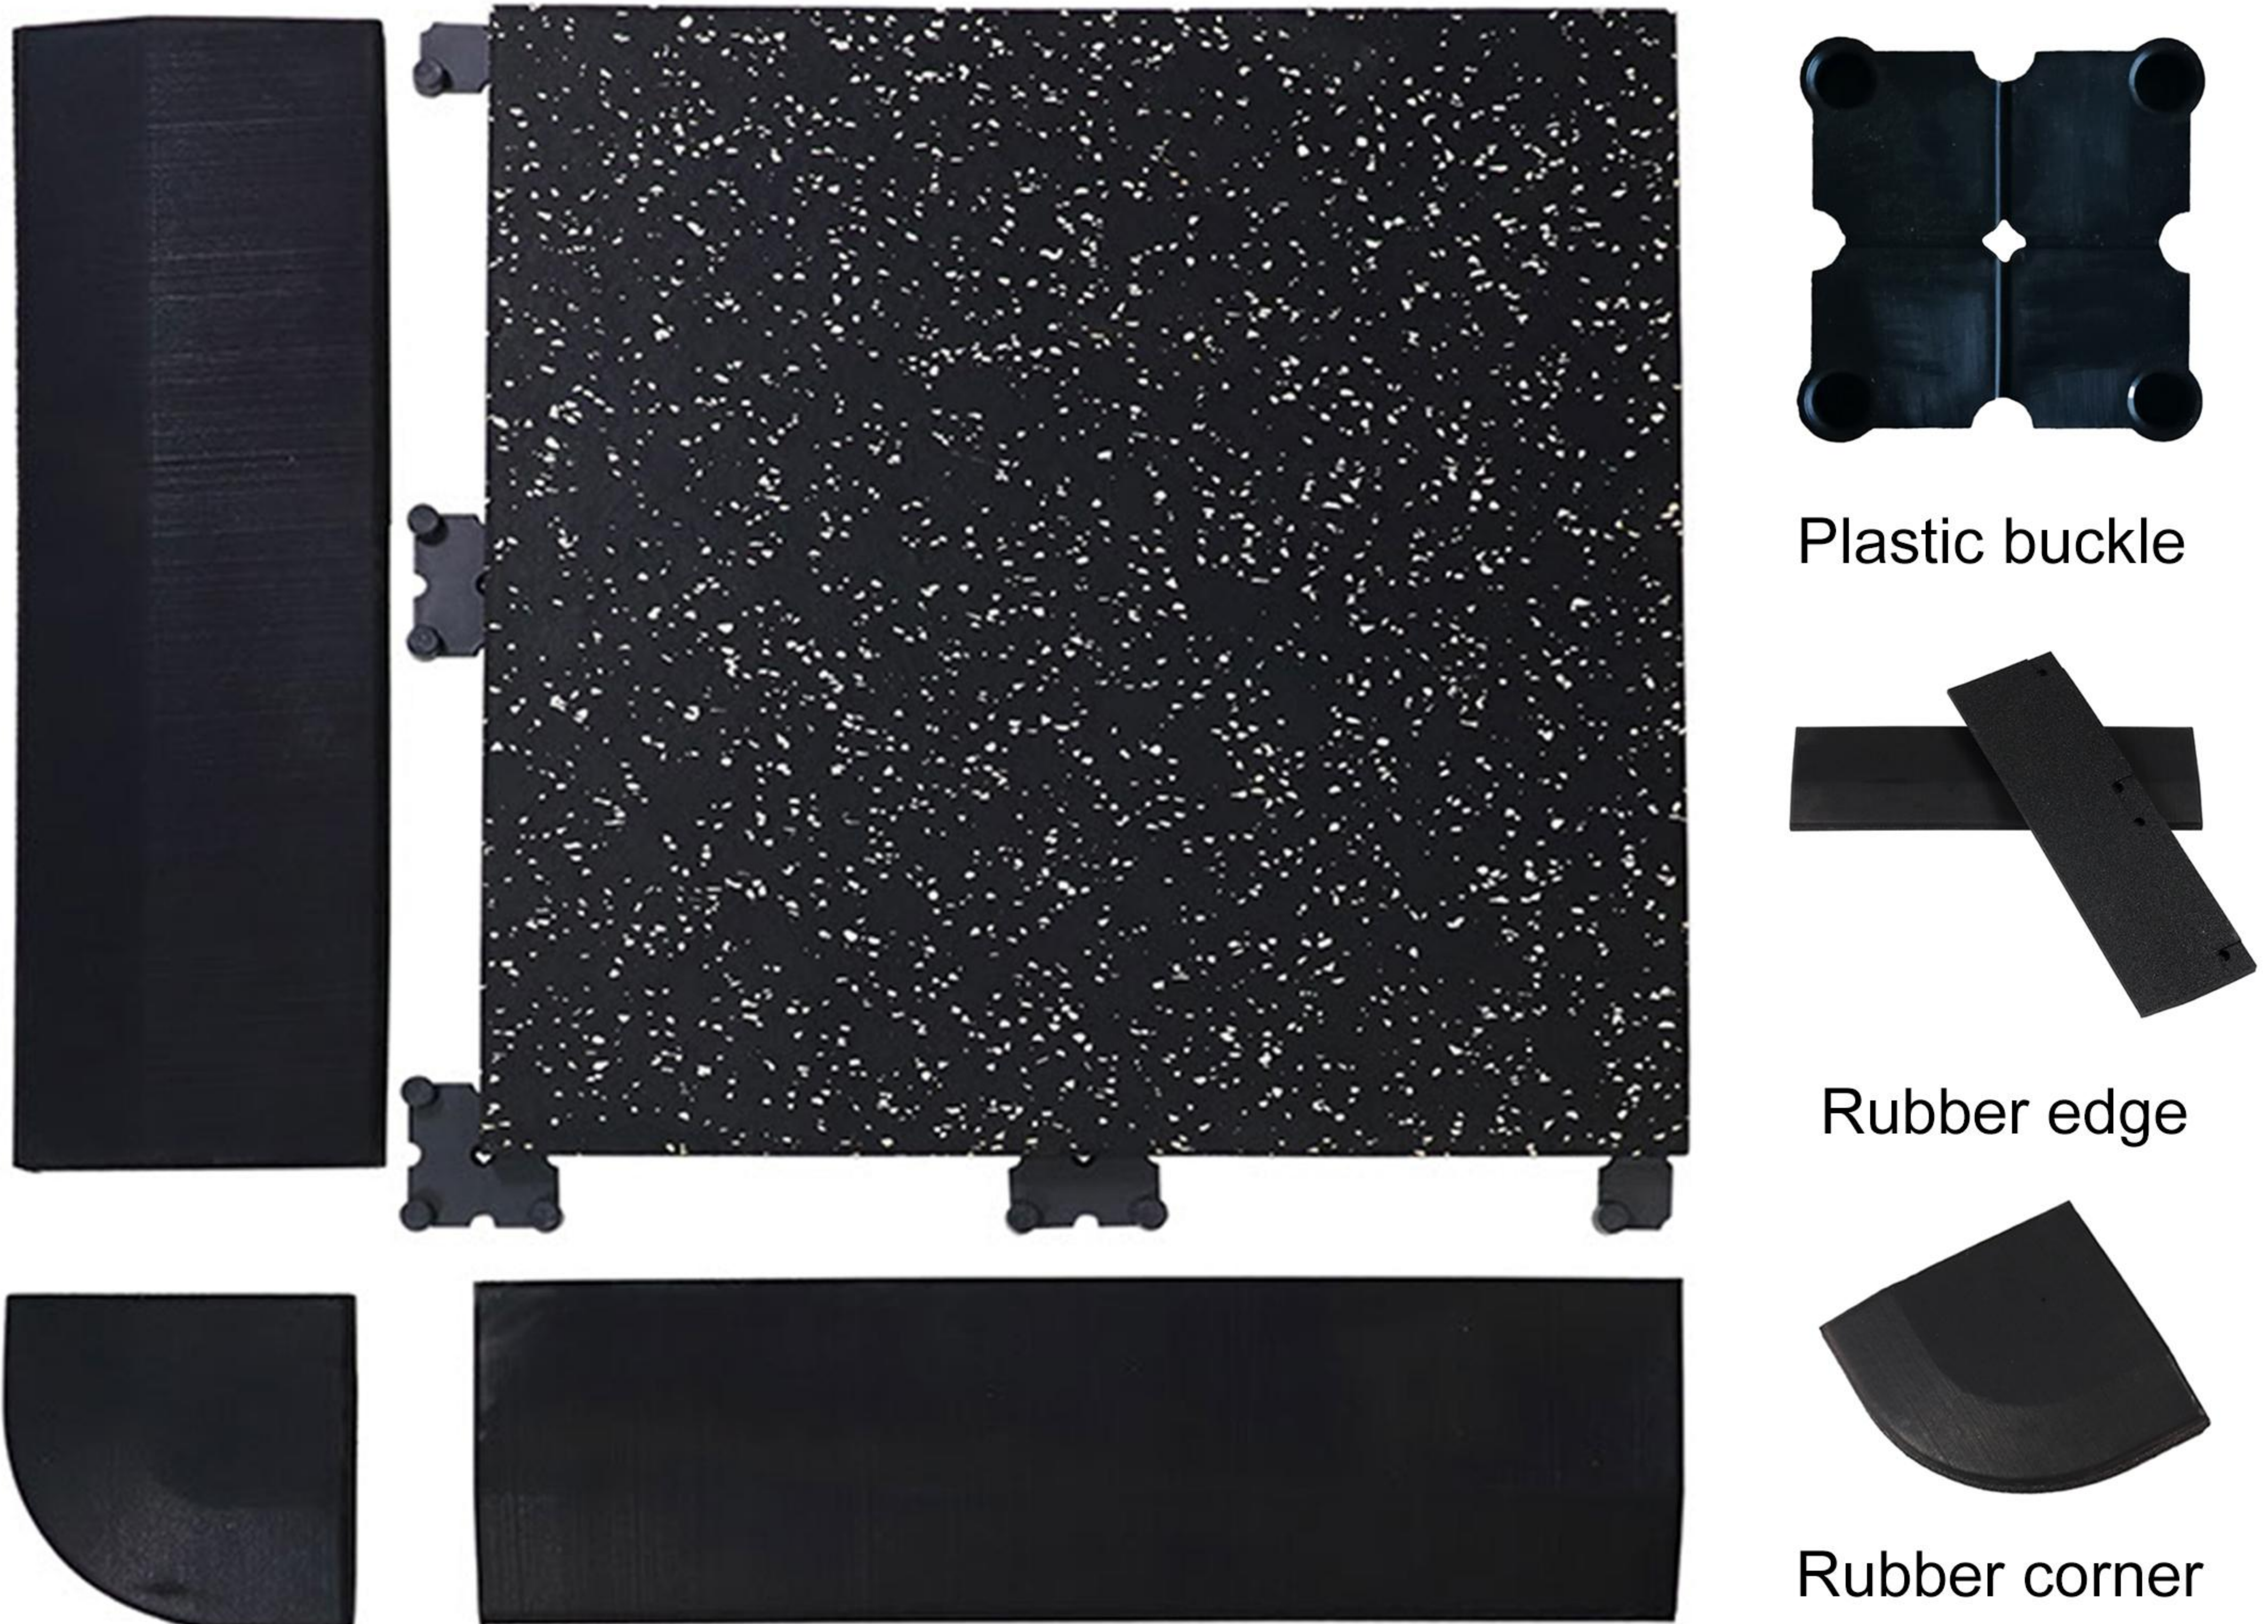

Material: SBR+EPDM

Color: Colorful bottom+black lamination with 15% flecks

Application: Gym/Playground

Warranty: 1 year

Free samples available

Buckle Rubber floor

Plastic buckle

Rubber edge

Rubber corner

Thickness: 20mm/25mm/30mm/35mm/40mm/45mm/50mm

Size: 50cm*50cm/1m*1m/1m*50cm

Material: SBR+Plastic

Color: Black/Black+colorful flecks

Application: Gym/Playground

Warranty: 1 year

Free samples available